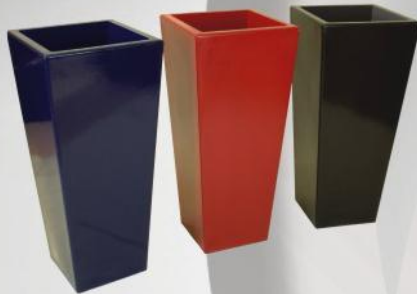

# Planters

Classic Cylinders

Classic Armour

Steel

Shapes (Rectangle)

Classic Conica

Aluminium Planters

Classic Crucible

Table Bowls

Metallic Finishes

Wooden  
& Polystone

Wooden planters

Rainbow planters

Wooden planters

Polystone planters

Tall Vases  
Top x Bottom x Ht.  
34 x 28 x 90cms  
27 x 25 x 75cms  
20 x 18 x 50cms